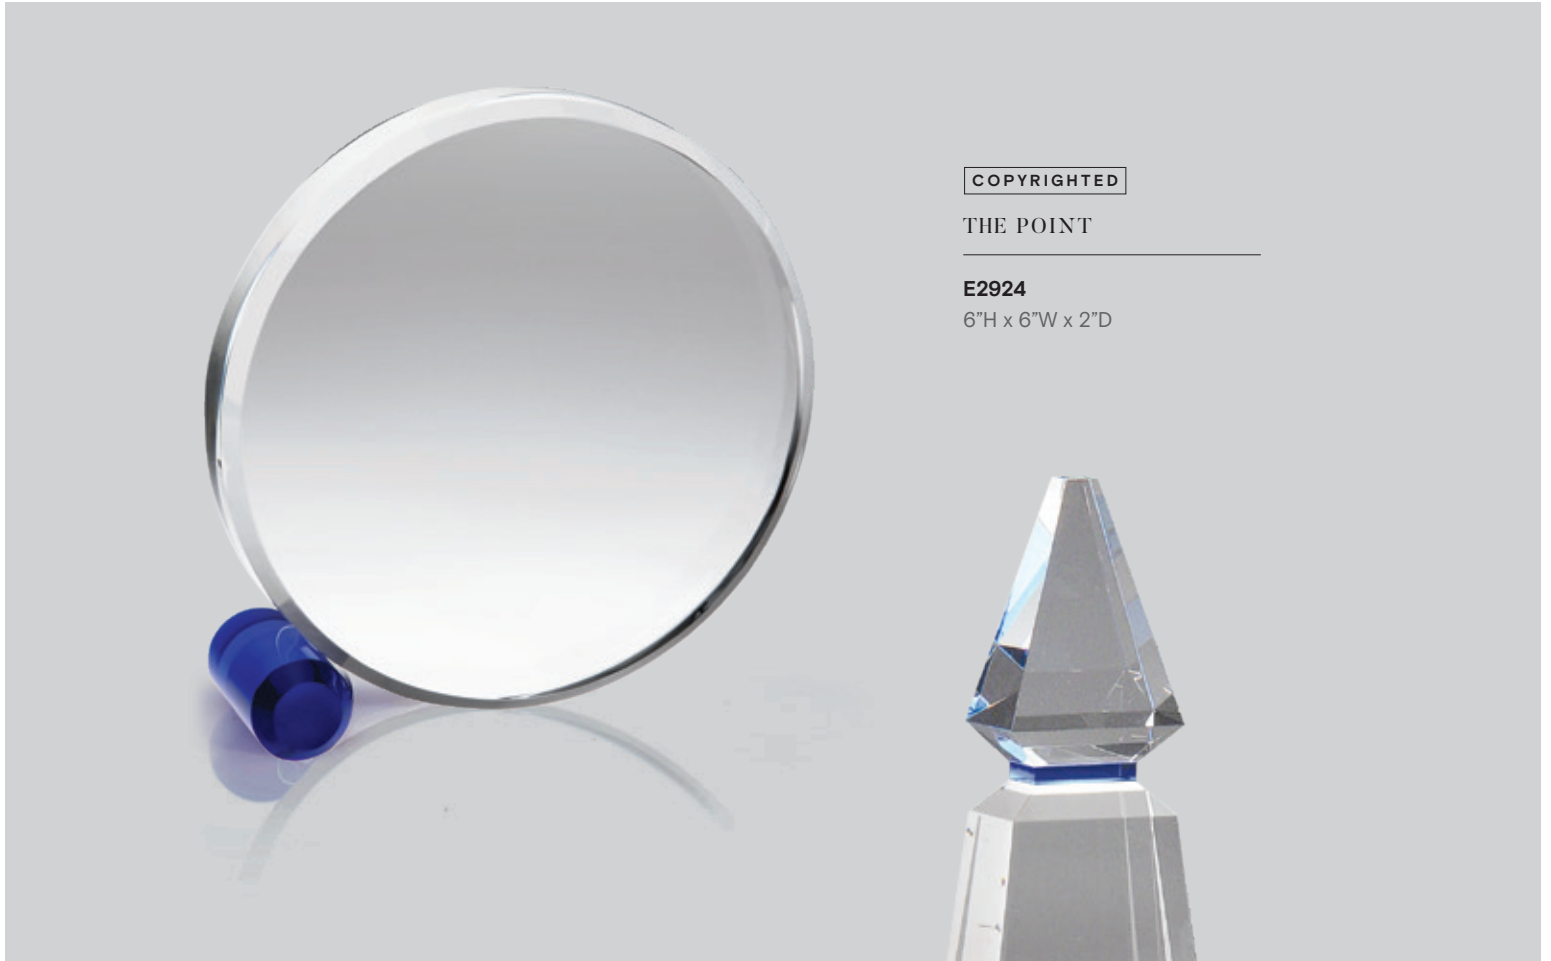

E2916

10"H x 3-3/4"W x 2-3/8"D

COPYRIGHTED

PARTNERS

E2917

10"H x 5-1/2"W x 2-3/8"D

Optic Crystal | Gift Box Included

COPYRIGHTED