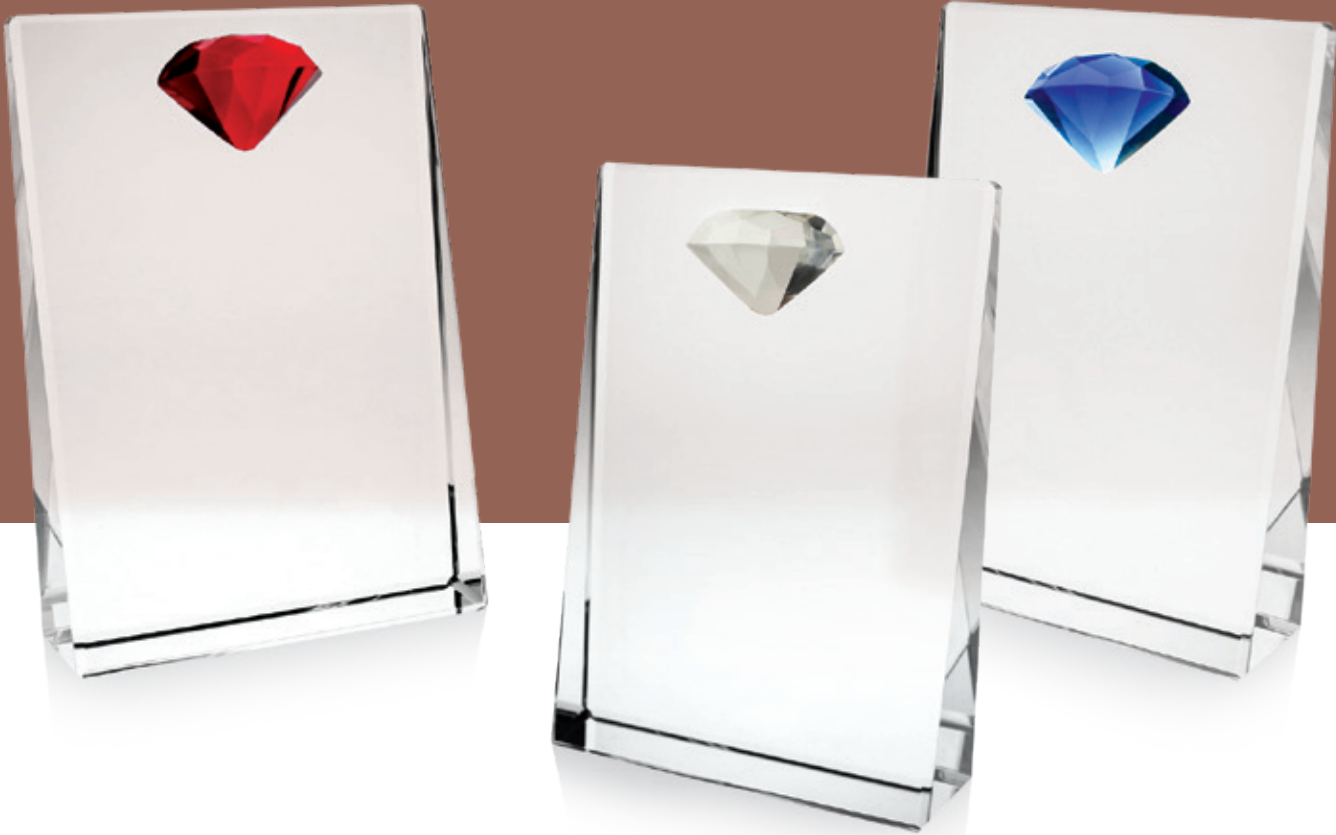

PRISM AWARDS AND RECOGNITION

COLOR

NEW

RED DIAMOND WEDGE

C1913S

5"H x 3-1/4"W x 1-1/8"D

C1913M

6"H x 4"W x 1-3/8"D

C1913L

7"H x 5"W x 1-1/2"D

NEW

CLEAR DIAMOND WEDGE

C1914S

5"H x 3-1/4"W x 1-1/8"D

C1914M

6"H x 4"W x 1-3/8"D

C1914L

7"H x 5"W x 1-1/2"D

NEW

BLUE DIAMOND WEDGE

C1915S

5"H x 3-1/4"W x 1-1/8"D

C1915M

6"H x 4"W x 1-3/8"D

C1915L

7"H x 5"W x 1-1/2"D