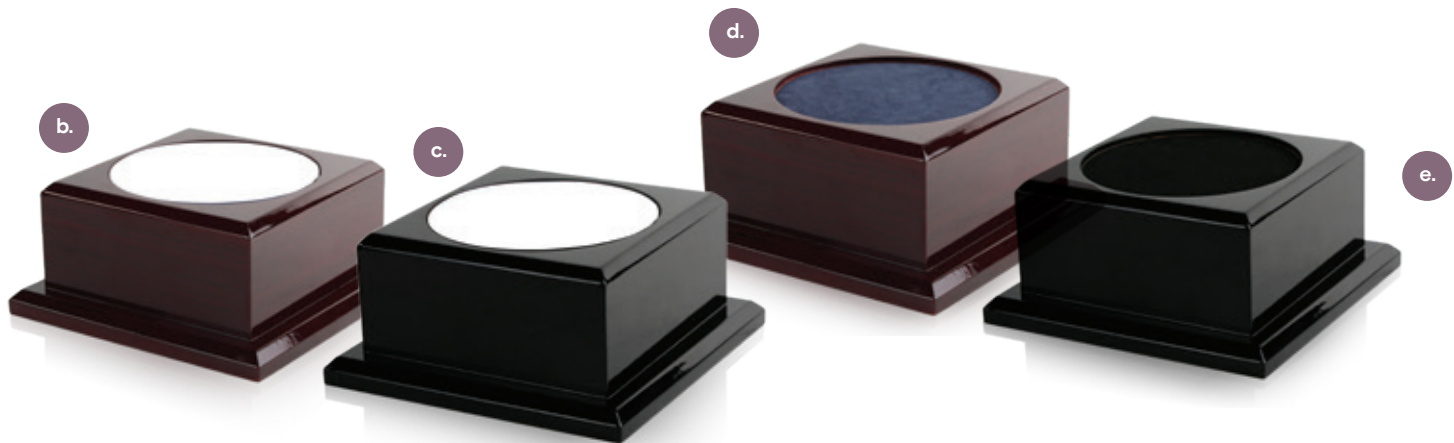

a. AMERICAN WALNUT

AWBO1

2-1/2"H x 7-1/2"W x 7-1/2"D (4-1/2" Dia.)

AWBO2

2-1/2"H x 8"W x 8"D (5" Dia.)

AWBO3

2-1/2"H x 9"W x 9"D (6" Dia.)

AWBO4

2-1/2"H x 12"W x 12"D (8-1/4" Dia.)

TIP-TOP PIANO MIRROR BASE

b. ROSEWOOD

AC635

3"H x 7"W x 7"D (4-1/2" Dia.)

c. BLACK

AC636

3"H x 7"W x 7"D (4-1/2" Dia.)

TIP-TOP PIANO FINISH BASE

d. ROSEWOOD

AWB06

3"H x 7"W x 7"D (4-1/2" Dia.)

AWB07

3-3/4"H x 8-1/2"W x 8-1/2"D (6" Dia.)

AWB08

4-1/4"H x 10"W x 10"D (7-1/2" Dia.)

AWB09

4-3/4" H x 11"W x 11"D (8-1/2" Dia.)

TIP-TOP PIANO FINISH BASE

e. BLACK

AWB10

3"H x 7"W x 7"D (4-1/2" Dia.)

AWB11

3-3/4"H x 8-1/2"W x 8-1/2"D (6" Dia.)

AWB12

4-1/4"H x 10"W x 10"D (7-1/2" Dia.)

AWB13

4-3/4" H x 11"W x 11"D (8-1/2" Dia.)