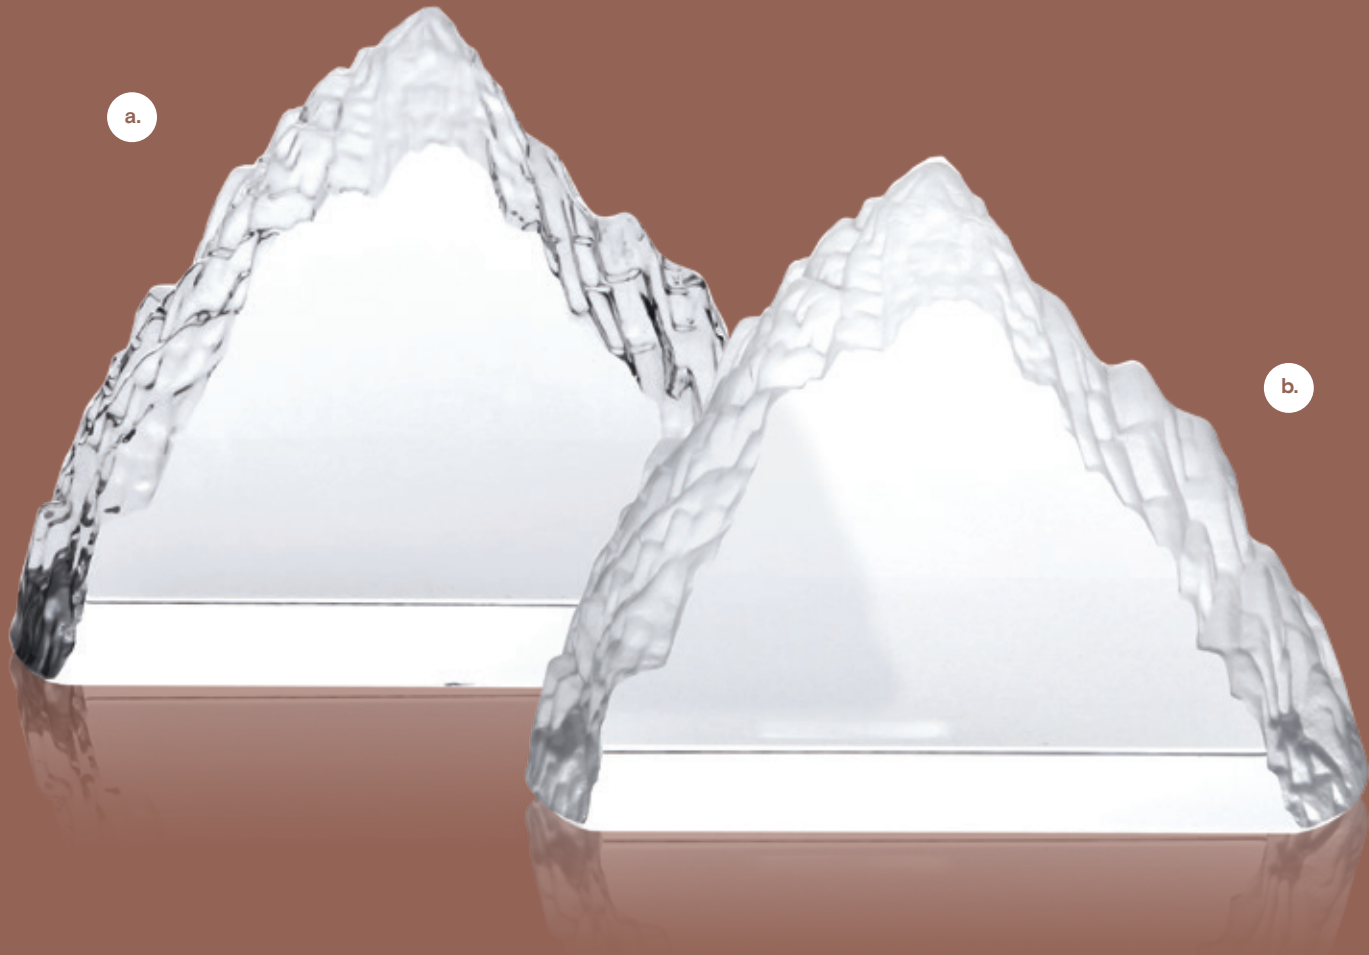

3-3/4"H x 3-3/4"W x 1-3/8"D

a. PEAK ICEBERG
CLEAR EDGE

C1030
3-1/2"H x 4-1/8"W x 1-3/4"D

NEW **C1030M**
4-1/2"H x 5-1/2"W x 1-3/4"D

NEW **C1030L**
5-1/2"H x 6-7/8"W x 1-3/4"D

b. PEAK ICEBERG
FROSTED EDGE

C1031
3-1/3"H x 4-1/8"W x 1-3/4"D