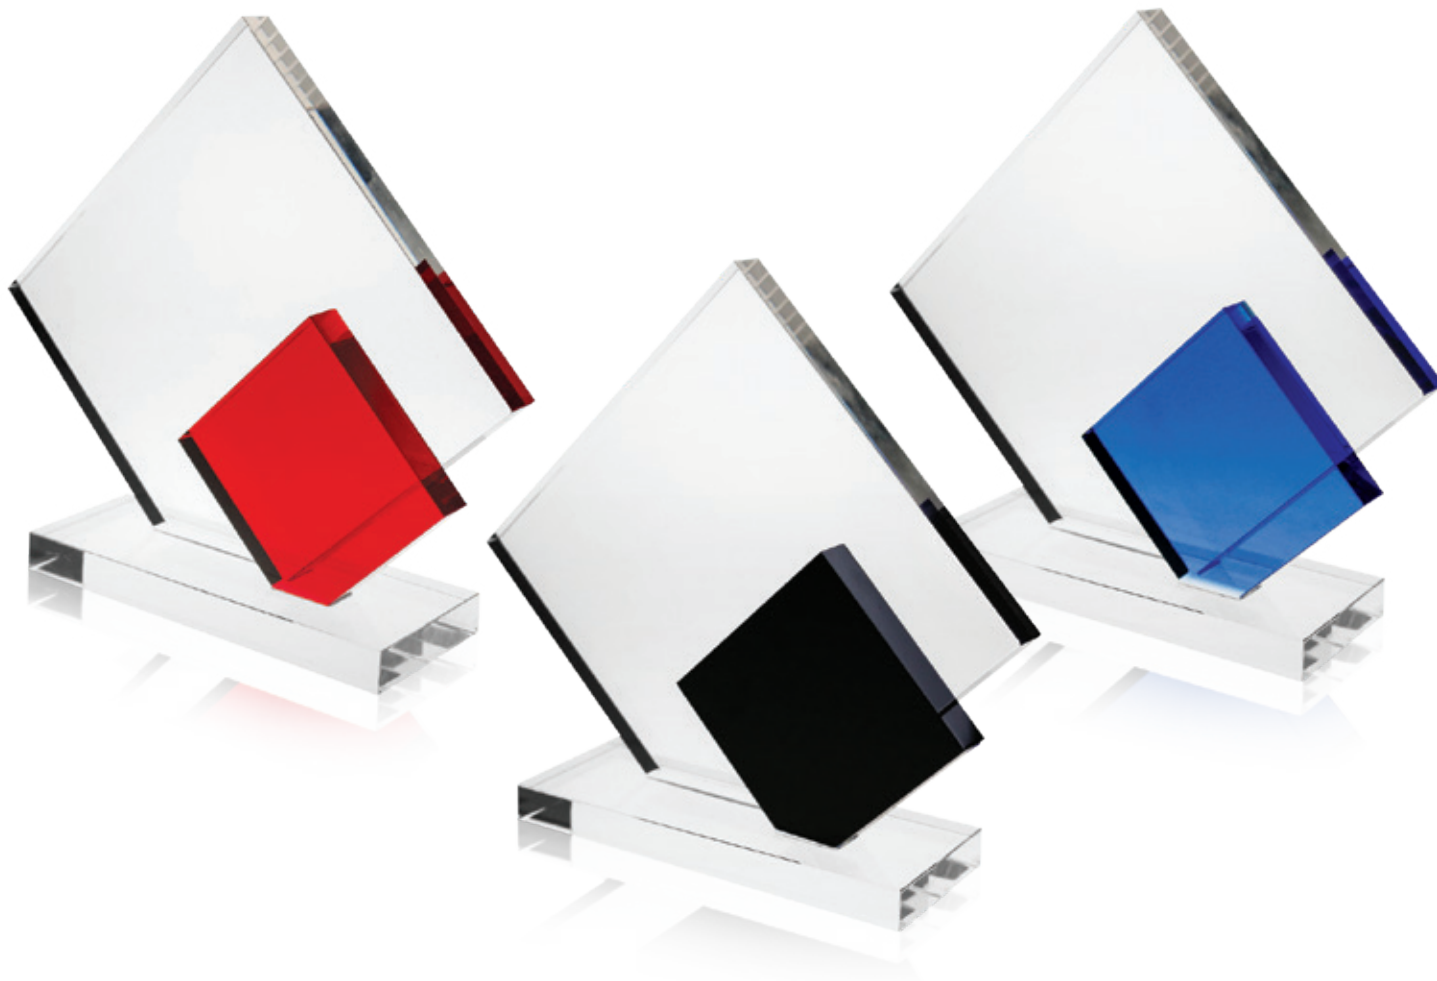

NEW

RED DOUBLE DIAMOND

C1920

6-1/2"H x 7"W x 2"D

NEW

BLACK DOUBLE DIAMOND

C1921

6-1/2"H x 7"W x 2"D