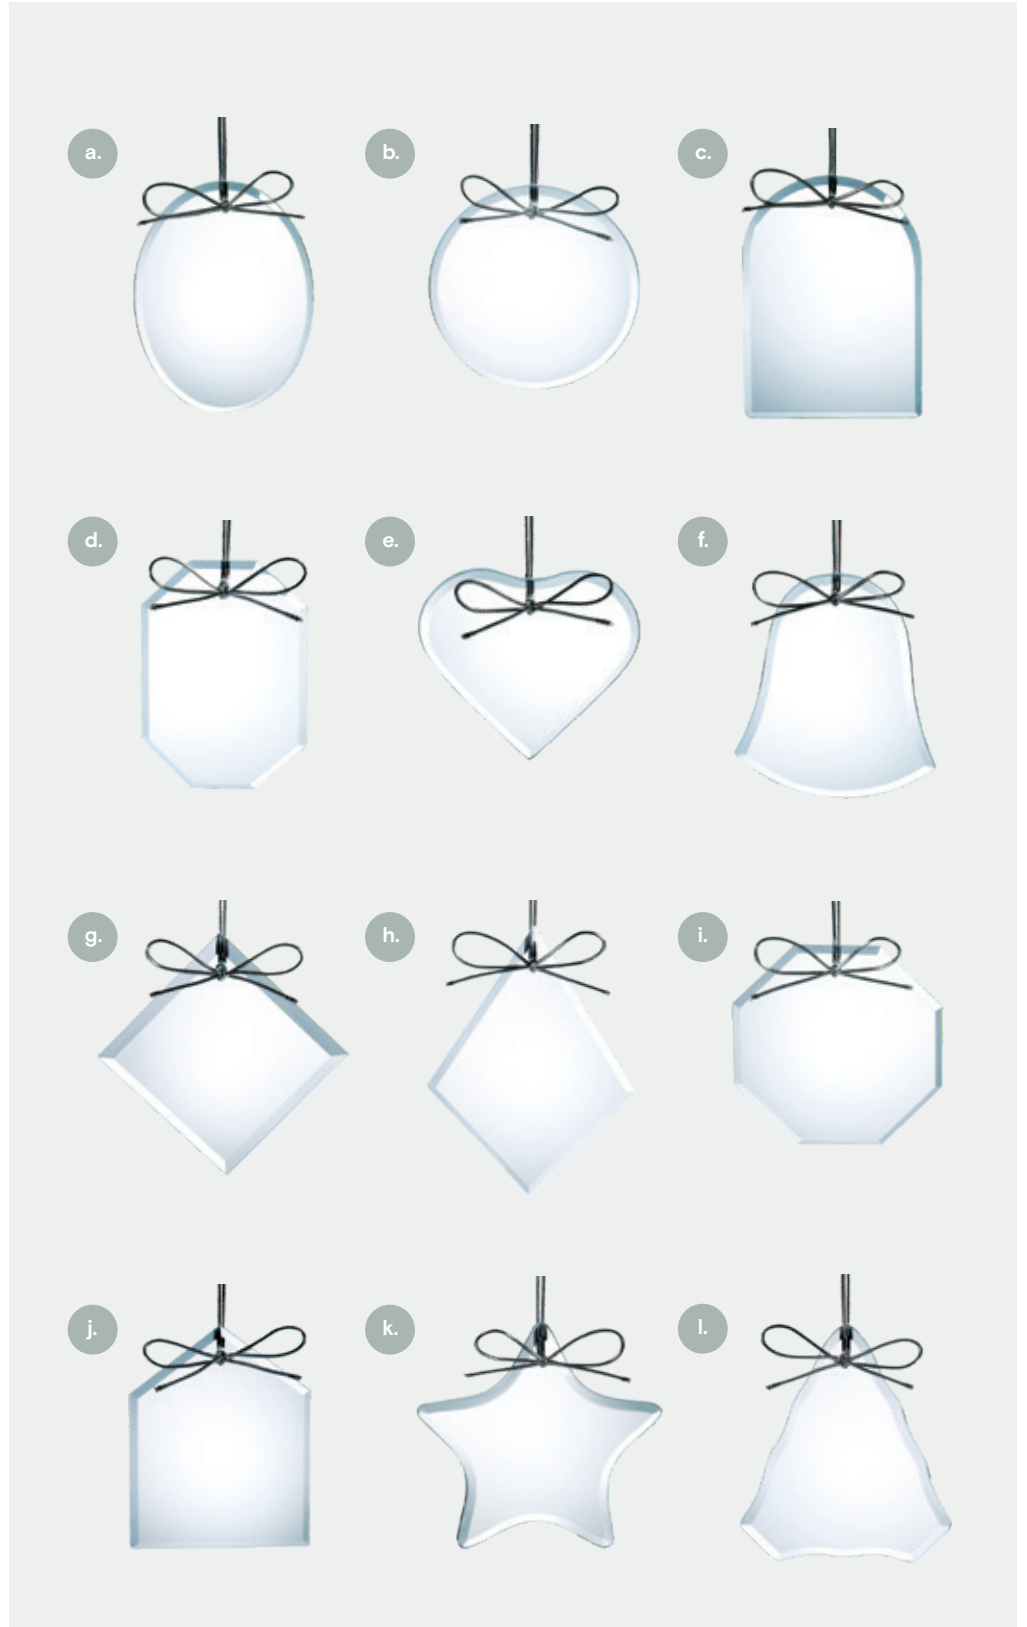

STARFIRE CLEAR GLASS ORNAMENTS

- a. **GC9501** Oval
  4"H x 3"W x 3/16"D
- b. **GC9502** Circle
  3-1/2"H x 3-1/2"W x 3/16"D
- c. **GC9503** Arch
  4-1/4"H x 3"W x 3/16"D
- d. **GC9504** Long Octagon
  4"H x 2-3/4"W x 3/16"D
- e. **GC9505** Heart
  3-3/4"H x 3-1/2"W x 3/16"D
- f. **GC9506** Bell
  3-7/8"H x 3-1/2"W x 3/16"D
- g. **GC9507** Square Diamond
  4-1/4"H x 4-1/4"W x 3/16"D
- h. **GC9508** Diamond
  4-5/8"H x 3-1/2"W x 3/16"D
- i. **GC9509** Octagon
  3-1/2"H x 3-1/2"W x 3/16"D
- j. **GC9510** House
  3-7/8"H x 3"W x 3/16"D
- k. **GC9511** Star
  4"H x 4"W x 3/16"D
- l. **GC9512** Tree
  4-1/4"H x 3-1/2"W x 3/16"D