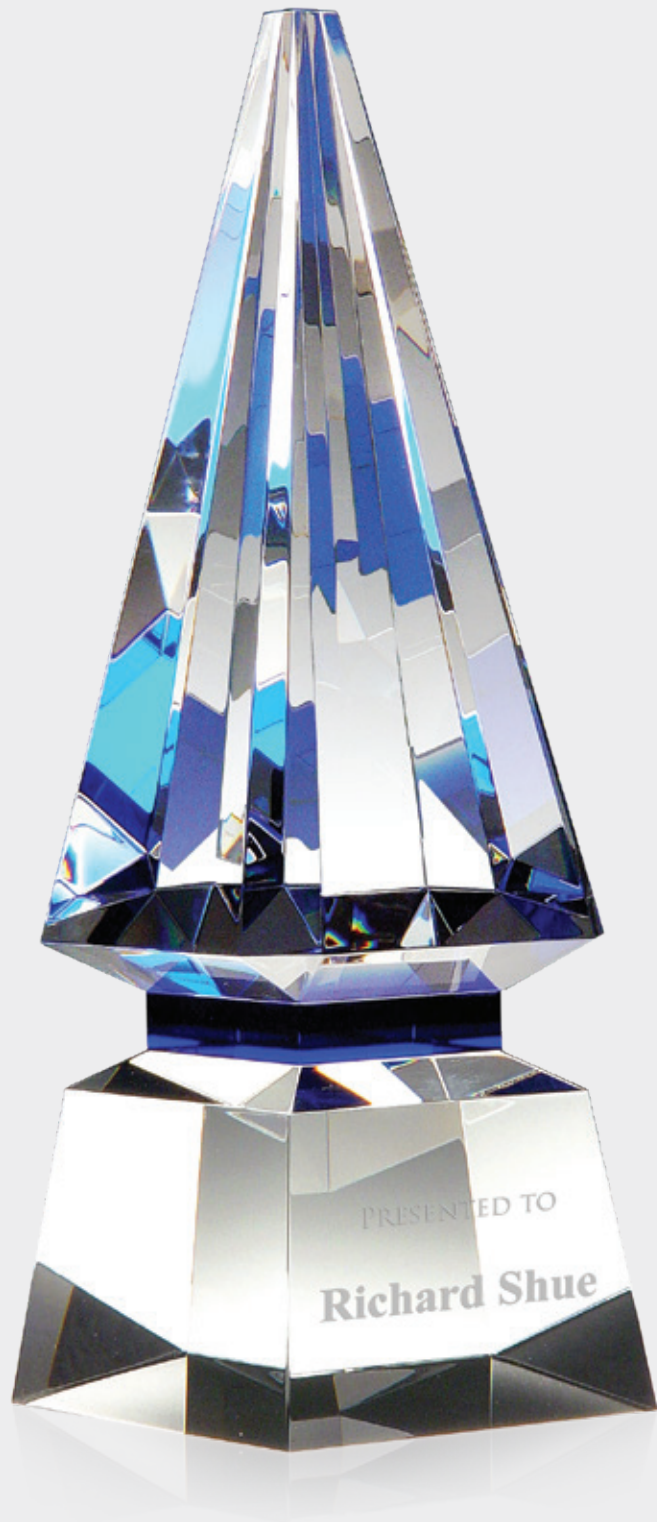

COPYRIGHTED

BLUE SPIRE

E2898

10-3/4"H x 3-1/2"W x 3-1/2"D

Optic Crystal | Gift Box Included