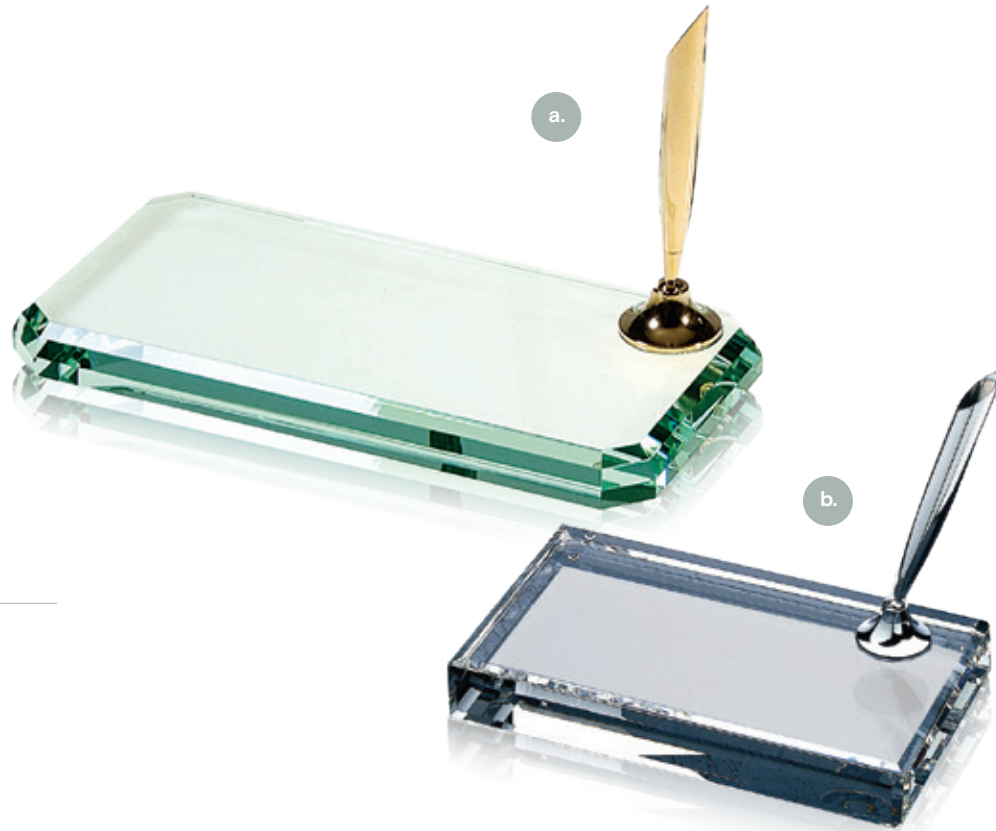

C1040

2"H x 12"W x 3/4"D

c. SLANT BEVELED NAMEPLATE

ZG1058

2-1/4"H x 12"W x 3/4"D

PERSONALIZED GIFTS

SINGLE PEN SET

- a. **GP001** Jade Glass
1/2"H x 6"W x 3"D
- b. **C501** Optical Crystal
5"H x 3"W x 3/4"D

BUSINESS CARD HOLDER

- c. **ZGH001** Jade Glass
2-1/4"H x 2"W x 4"D
- d. **C505** Optical Crystal
2-3/8"H x 4"W x 2"D

e. MEMO PAD HOLDER

- GH002**
3/4"H x 3-1/2"W x 5"D

f. MOLTEN GLASS MOUSE

- GMS01**
2-7/8"H x 4-3/8"W x 1-1/8"D